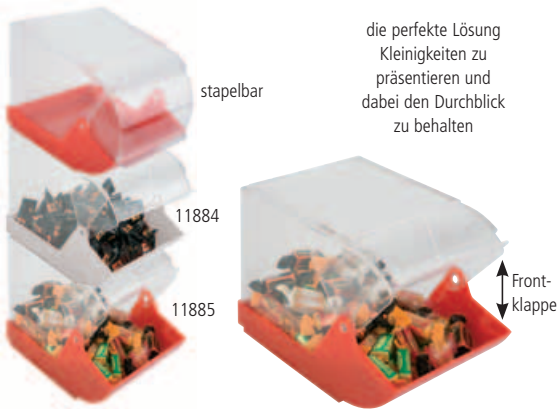

Universalbox

Kunststoff
ideal als Verkaufsbox
mit Frontdeckel
vielseitig einsetzbar
stapelbar

box / sweetbox

plastic
stackable
best to present sweets etc.
all-purpose

Nr. No.	Größe cm size cm	Höhe cm height cm	
11884	23 x 14,5	15	weiß / white
11885	23 x 14,5	15	rot / red