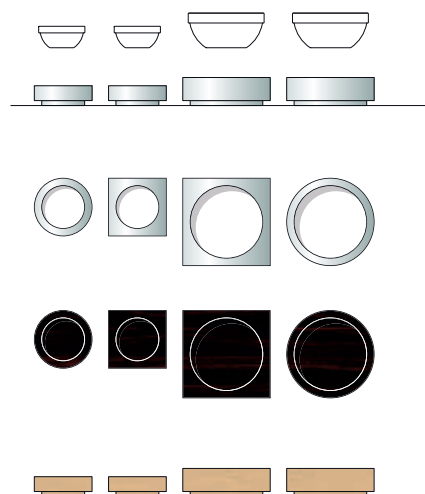

3. SOLITÄRE ERGÄNZUNGEN DES SYSTEMS