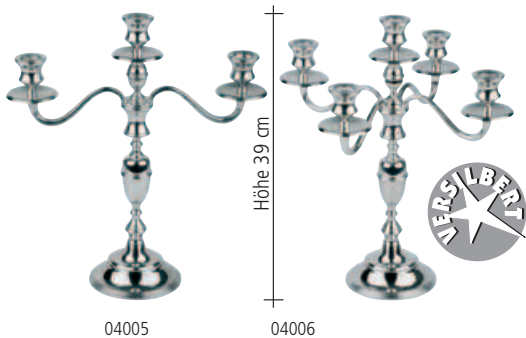

**candleholder "XXL"**

5 lids  
zinc alloy nickel plated  
heavy, stable model  
easy to assemble  
(without candles)  
in colour box

Nr. No.	Größe cm size cm	Höhe cm height cm
04000	46 x 46	56
04012	46 x 46	78
04013	46 x 46	98