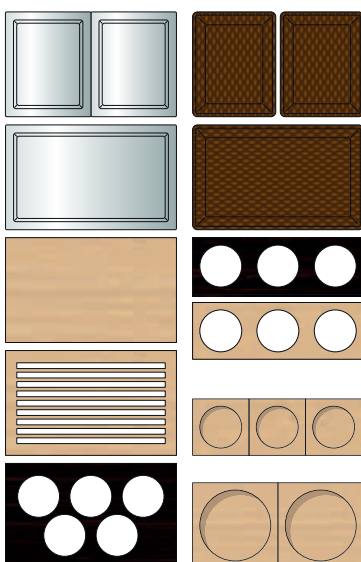

2. MASSBEZÜGE DER SYSTEMELEMENTE