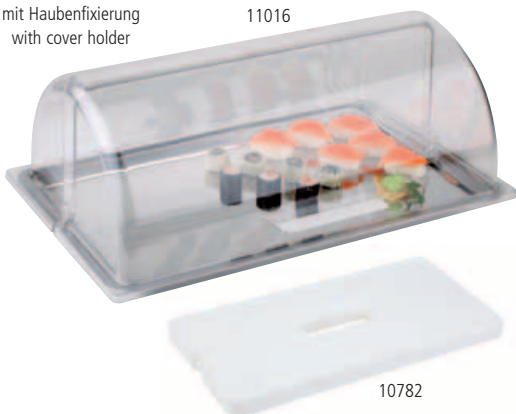

10782

design by **Kirchhoff & Euwens**

**Kühlbox, 3-tlg.
"SUNDAY"**

Edelstahl, poliert
Set, 3-teilig:
- 1 Edelstahlschale, inkl. Haubenfixierung
- 1 Edelstahltablett GN 1/1 (Nr. 11220)
- 1 Kühlakku (Nr. 10782)
(Set ohne Haube)

**cooling plate, set 3 pcs.
"SUNDAY"**

stainless steel, polished
set, 3 pcs.:
- 1 tray stainless steel with cover holder
- 1 tray stainless steel GN 1/1 (No. 11220)
- 1 cooler (No. 10782)
(set without rolltop cover)

Nr. No.	Größe cm size cm	Höhe cm height cm
11230	53 x 32,5	5

Ergänzung / supplement

11016	53 x 32,5	17	Rolltop-Haube GN 1/1, Polycarbonat mit Designer-Griff, verchromt rolltop cover GN 1/1, polycarbonate with designer handle, chrome plated
10782	41 x 21	2,5	Kühlakku weiß cooler, white