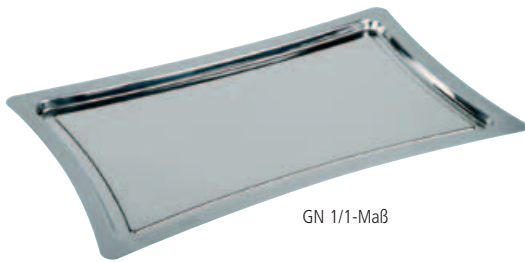

**Tablett GN 1/1
"TWIST"**
Edelstahl
Rand mattiert
innen hochglanzpoliert

**tray GN 1/1
"TWIST"**
stainless steel
matt finish edge
inside highly polished

Nr. No.	Größe cm size cm	
01430	53 x 32,5	GN 1/1