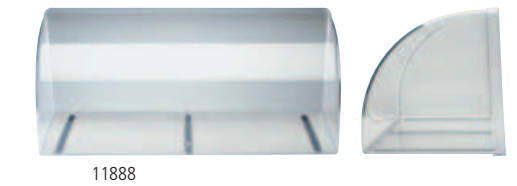

Vitrine / Thekenaufsatz

PS, glasklar, rutschfest
aus einem Teil gespritzt
vielseitig einsetzbar - für die
Verkaufstheke, Kantine, Büfett etc.

showcase

plastic PS, clear, antislip
top quality
monoblock injection
all purpose

Nr. No.	Größe cm size cm	Höhe cm height cm	
11888	63,5 x 25	25	

Ergänzung / supplement

30296	Büfett-Körbe (siehe Seite 195) / suitable showcase (page 195)
30297	Büfett-Körbe (siehe Seite 195) / suitable showcase (page 195)