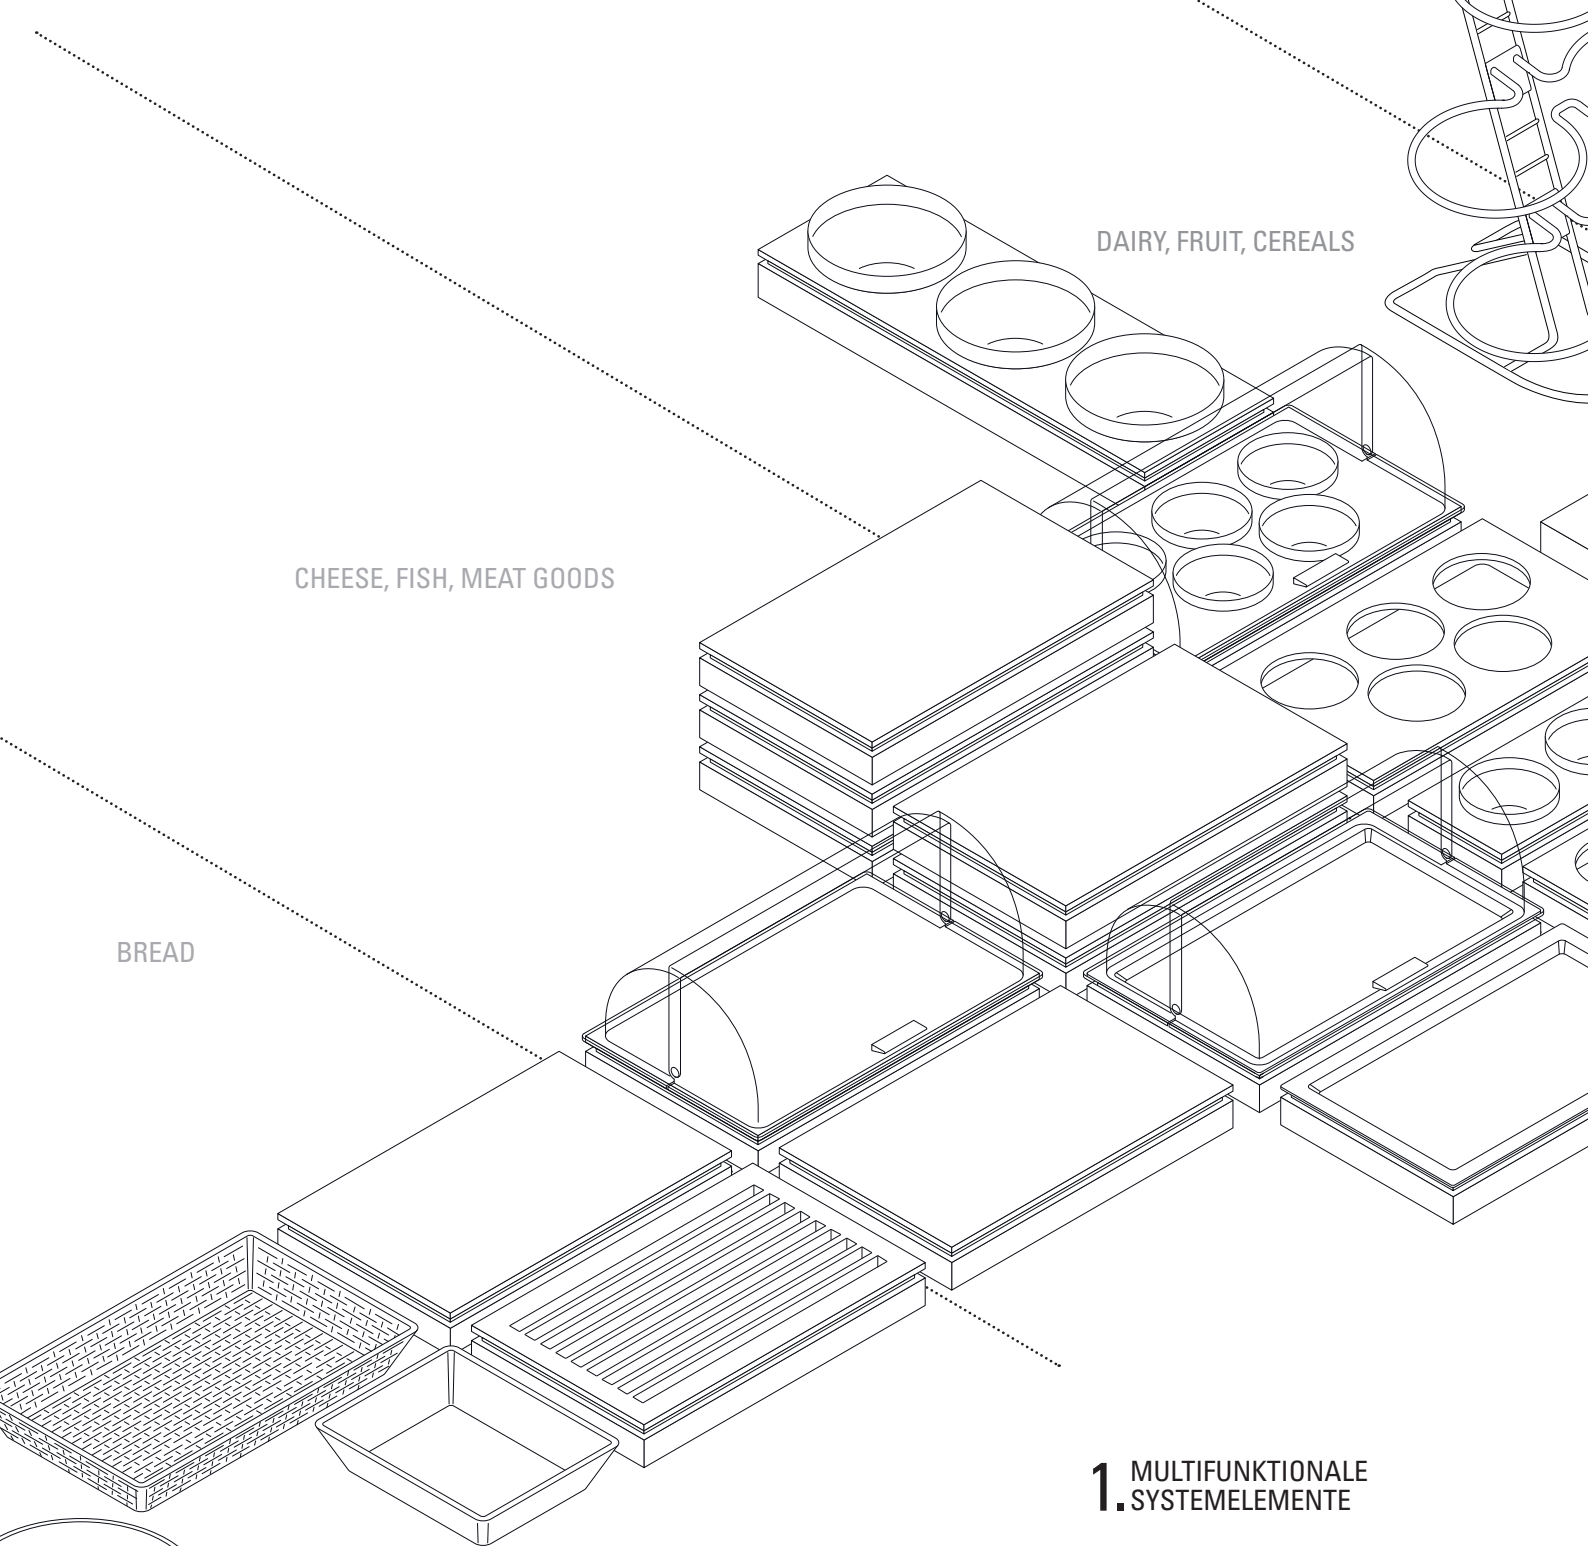

**1. MULTIFUNKTIONALE
SYSTEMELEMENTE**