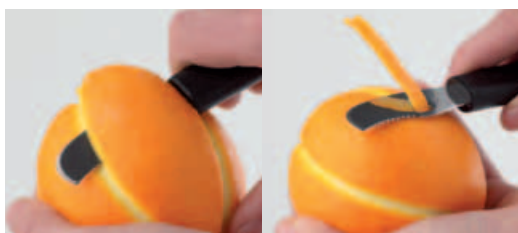

**Orangenschäler
"ORANGE"**

zum Einritzen von Linien in
hartschaligen Zitrusfrüchten
zum Schälen von Zitrusfrüchten
ohne das Fruchtfleisch zu verletzen
Edelstahl mit Ziselierhaken
Griff aus Nylon/Fiberglas

Nr.	Länge cm
No.	length cm
88828	17,5

**orange peeler
"ORANGE"**

to score lines and design hard fruits
and vegetables
to peel citrus fruits
without bashing the pulp
stainless steel with hook
material handle: nylon/fibreglass