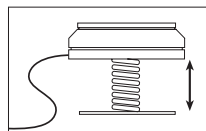

Mobile Chafing Dish Heizung

220 V / 500 W
geeignet für alle marktgängigen
Chafing Dishes
mit Spiralfeder
mobil einsetzbar
Die Heizplatte wird durch eine
Spiralfeder an das Wasserbad gedrückt.

heating element

220 V / 500 W
suitable for all current
popular chafing dishes
with special spring

Nr. No.	Größe cm size cm	Höhe cm height cm
12299	Ø 14	9 - 11