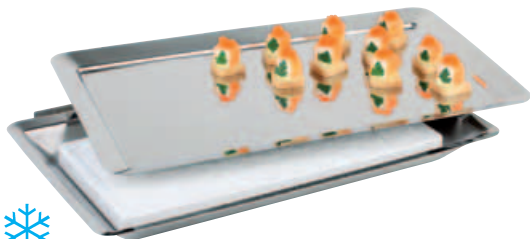

**buffet stand, 3 pcs.  
"SUNDAY"**

metal chrome plated  
1-tiers, 3 pcs.:  
- 1 glass bowls Ø 23 cm  
- 1 covers, hinged  
- 1 metal chrome plated stand

Nr. No.	Größe cm size cm	Höhe cm height cm
11794	Ø 24	17