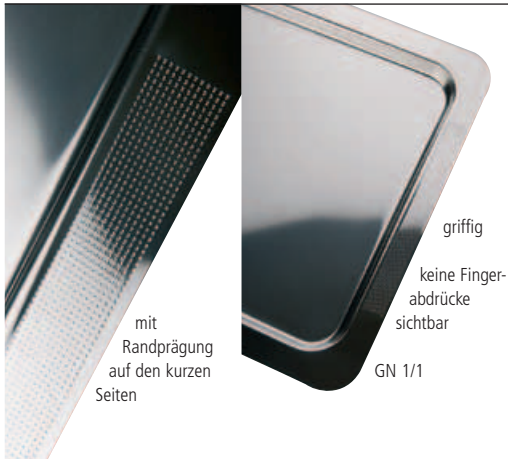

**Tablett GN 1/1
"STAR"**
Edelstahl
Rand poliert
mit Randprägung

**tray GN 1/1
"STAR"**
stainless steel
polished edge
with decor edge

Nr. No.	Größe cm size cm	
11115	53 x 32,5	GN 1/1