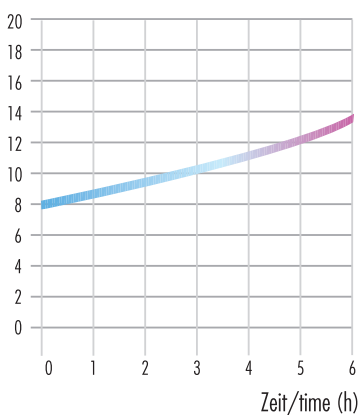

insulated dispenser

inner-canister 18/8 stainless steel
for hot and cold drinks
capacity 9,5 liters

Nr. No.	Größe cm size cm	Höhe cm height cm	Liter liters
10788	Ø 24 cm	42	9,5

**Saftdispenser
"COOL"**

doppelwandig für optimale Kühlung
Inhalt 5 Liter

**Die doppelwandigen Saft-
dispenser halten Ihre Getränke
lange kühl und frisch - ohne
Kühlakkus und ohne crushed ice!**

Der exklusive Non-Drip-Hahn mit Hebel
ist einfach zu bedienen.
einfache Reinigung,
kein Einfetten notwendig

(Behälter nicht spülmaschinenfest)

**juice dispenser
"COOL"**

double wall keeps the juice cold
and fresh, capacity 5 liters

**The double wall juice
dispenser keeps the juice
cold and fresh - without cooling
units or crushed ice!**

Simple handling of the exclusive
non-drip tap with lever - it shuts
by itself.
simple cleaning
fating is not necessary
(container not dishwasher proof)

**Saftdispenser
"COOL"**

18/8 Edelstahl, Acryl

**juice dispenser
"COOL"**

18/8 stainless steel, acrylic

Nr. No.	Größe cm size cm	Höhe cm height cm	Liter liters
10600	29 x 31	47	5

Ergänzung / supplement

10603	Behälter, doppelwandig, mit Zapfhahn / container, double wall, incl. tap
10605	Behälter, doppelwandig, ohne Zapfhahn / container, double wall, without tap

**Milchdispenser
"COOL"**

18/8 Edelstahl

**milk dispenser
"COOL"**

18/8 stainless steel

Nr. No.	Größe cm size cm	Höhe cm height cm	Liter liters
10660	29 x 31	47	5

Ergänzung / supplement

10663	Milchkanne ohne Zapfhahn milk can without tap

**Beschriftung durch
Oberflächen-Mattierung**

Die Milchkanne und Saftdispenser-
standfüße aus Edelstahl können
individuell mit Text oder Logo mattiert
werden. Die Kennzeichnung ist
spülmaschinenfest und abriebfest!
Sprechen Sie uns an und
wir erstellen Ihnen ein Angebot.

**stainless steel
lettering**

The milk and juice dispensers made
of stainless steel can be matted
with your individual texts. This lettering
is dishwasher and abrasion-proof!
Contact us if you are interested.
We will be pleased to
submit an offer.