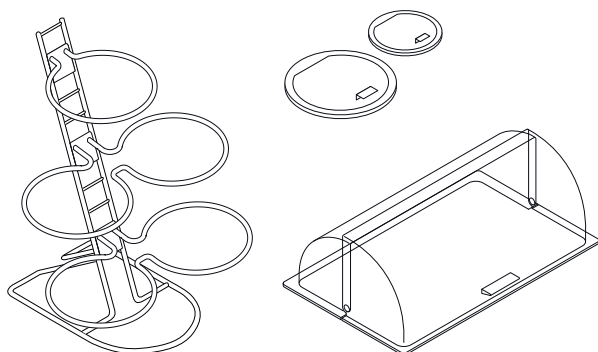

ERWEITERBAR

Zubehör wie Schalenständer, Hauben und Deckel ergänzen und erweitern die Möglichkeiten des Buffetsystems.

Accessories such as bowl stands, covers and lids enhance and extend the buffet range's potential.