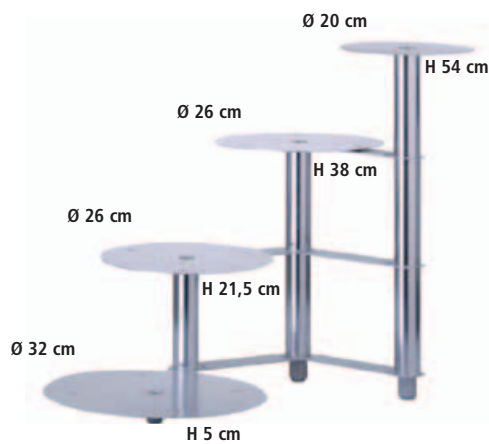

Etagen-Tortenständer

Aluminium
sehr stabile Ausführung
für Hochzeiten, Büfets
oder für Warenpräsentationen
4 Etagen, individuell gestaltbar

cake stand

aluminium
very stable execution
usable for wedding cakes, buffets
or for displaying pastries etc.
4 floors, individual arrangeable

Nr.	Größe cm
No.	size cm
77336	Ø 20 / 26 / 26 / 32

Ergänzung / supplement

77339	Verbindungsstück / connecting piece