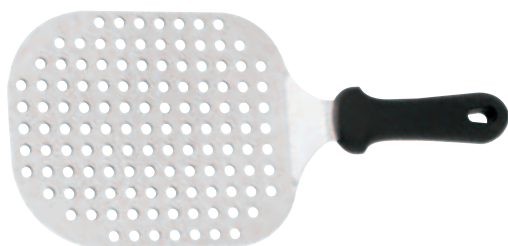

**Pizzaheber, gelocht
"PRO"**

Edelstahl, Polypropylen
ergonomischer Griff

Nr. No.	Spatelmaß cm blade size cm	Länge cm length cm
88631	22 x 18	38

**pizza server, perforated
"PRO"**

stainless steel, polypropylene
ergonomic handle