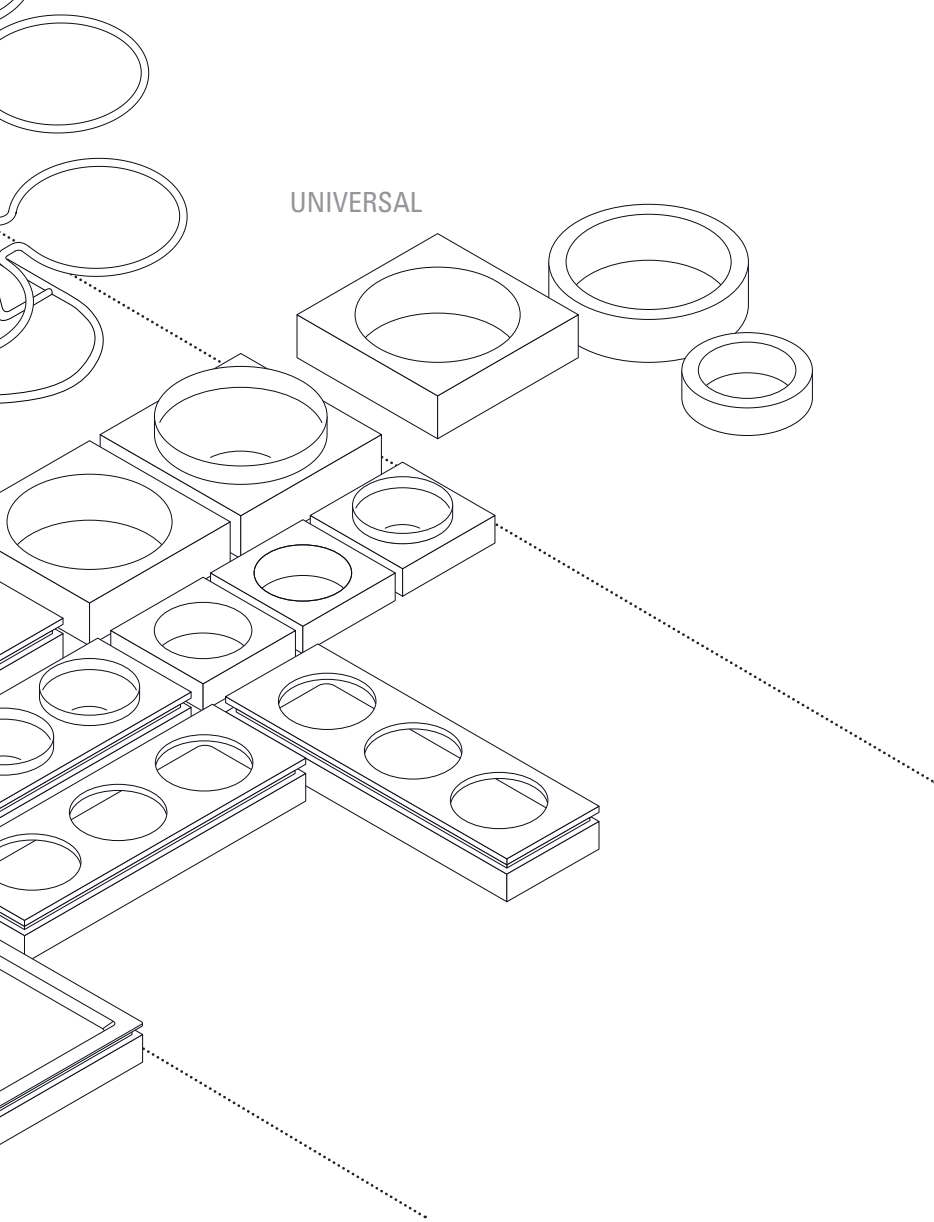

„Ein Buffet sollte eine durchdachte Struktur haben – nicht nur im Interesse des Gastes, sondern auch des Gastronomen. Dennoch darf eine Systematik nicht zu starr sein, um auch visuell den kulinarischen Erlebnisraum zu unterstützen.“

Benedikt Sauerland / sieger design

SYSTEM & SOLITÄR

Die klare Struktur des Buffetsystems FRAMES erleichtert dem Gast die Orientierung am Buffet. Die modularen Ergänzungen bieten aber darüber hinaus umfangreiche Spielräume, das eigene Buffet zu individualisieren.

The clear structure of the FRAMES buffet range helps diners find their way around the buffet. A number of additional modules are also available, providing ample potential for creating customised buffet displays.

2. MASSBEZÜGE DER SYSTEMELEMENTE

3. SOLITÄRE ERGÄNZUNGEN DES SYSTEMS

4. ERWEITERBARKEIT DURCH ZUBEHÖR