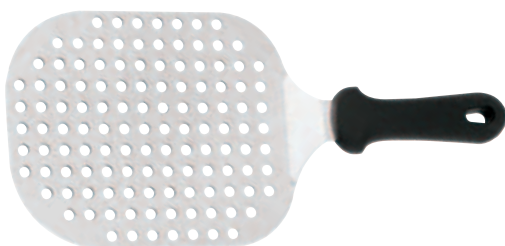

**Pizzaheber, gelocht
"PRO"**
Edelstahl, Polypropylen
ergonomischer Griff

**pizza server, perforated
"PRO"**
stainless steel, polypropylene
ergonomic handle

Nr. No.	Spatelmaß cm blade size cm	Länge cm length cm
88631	22 x 18	38